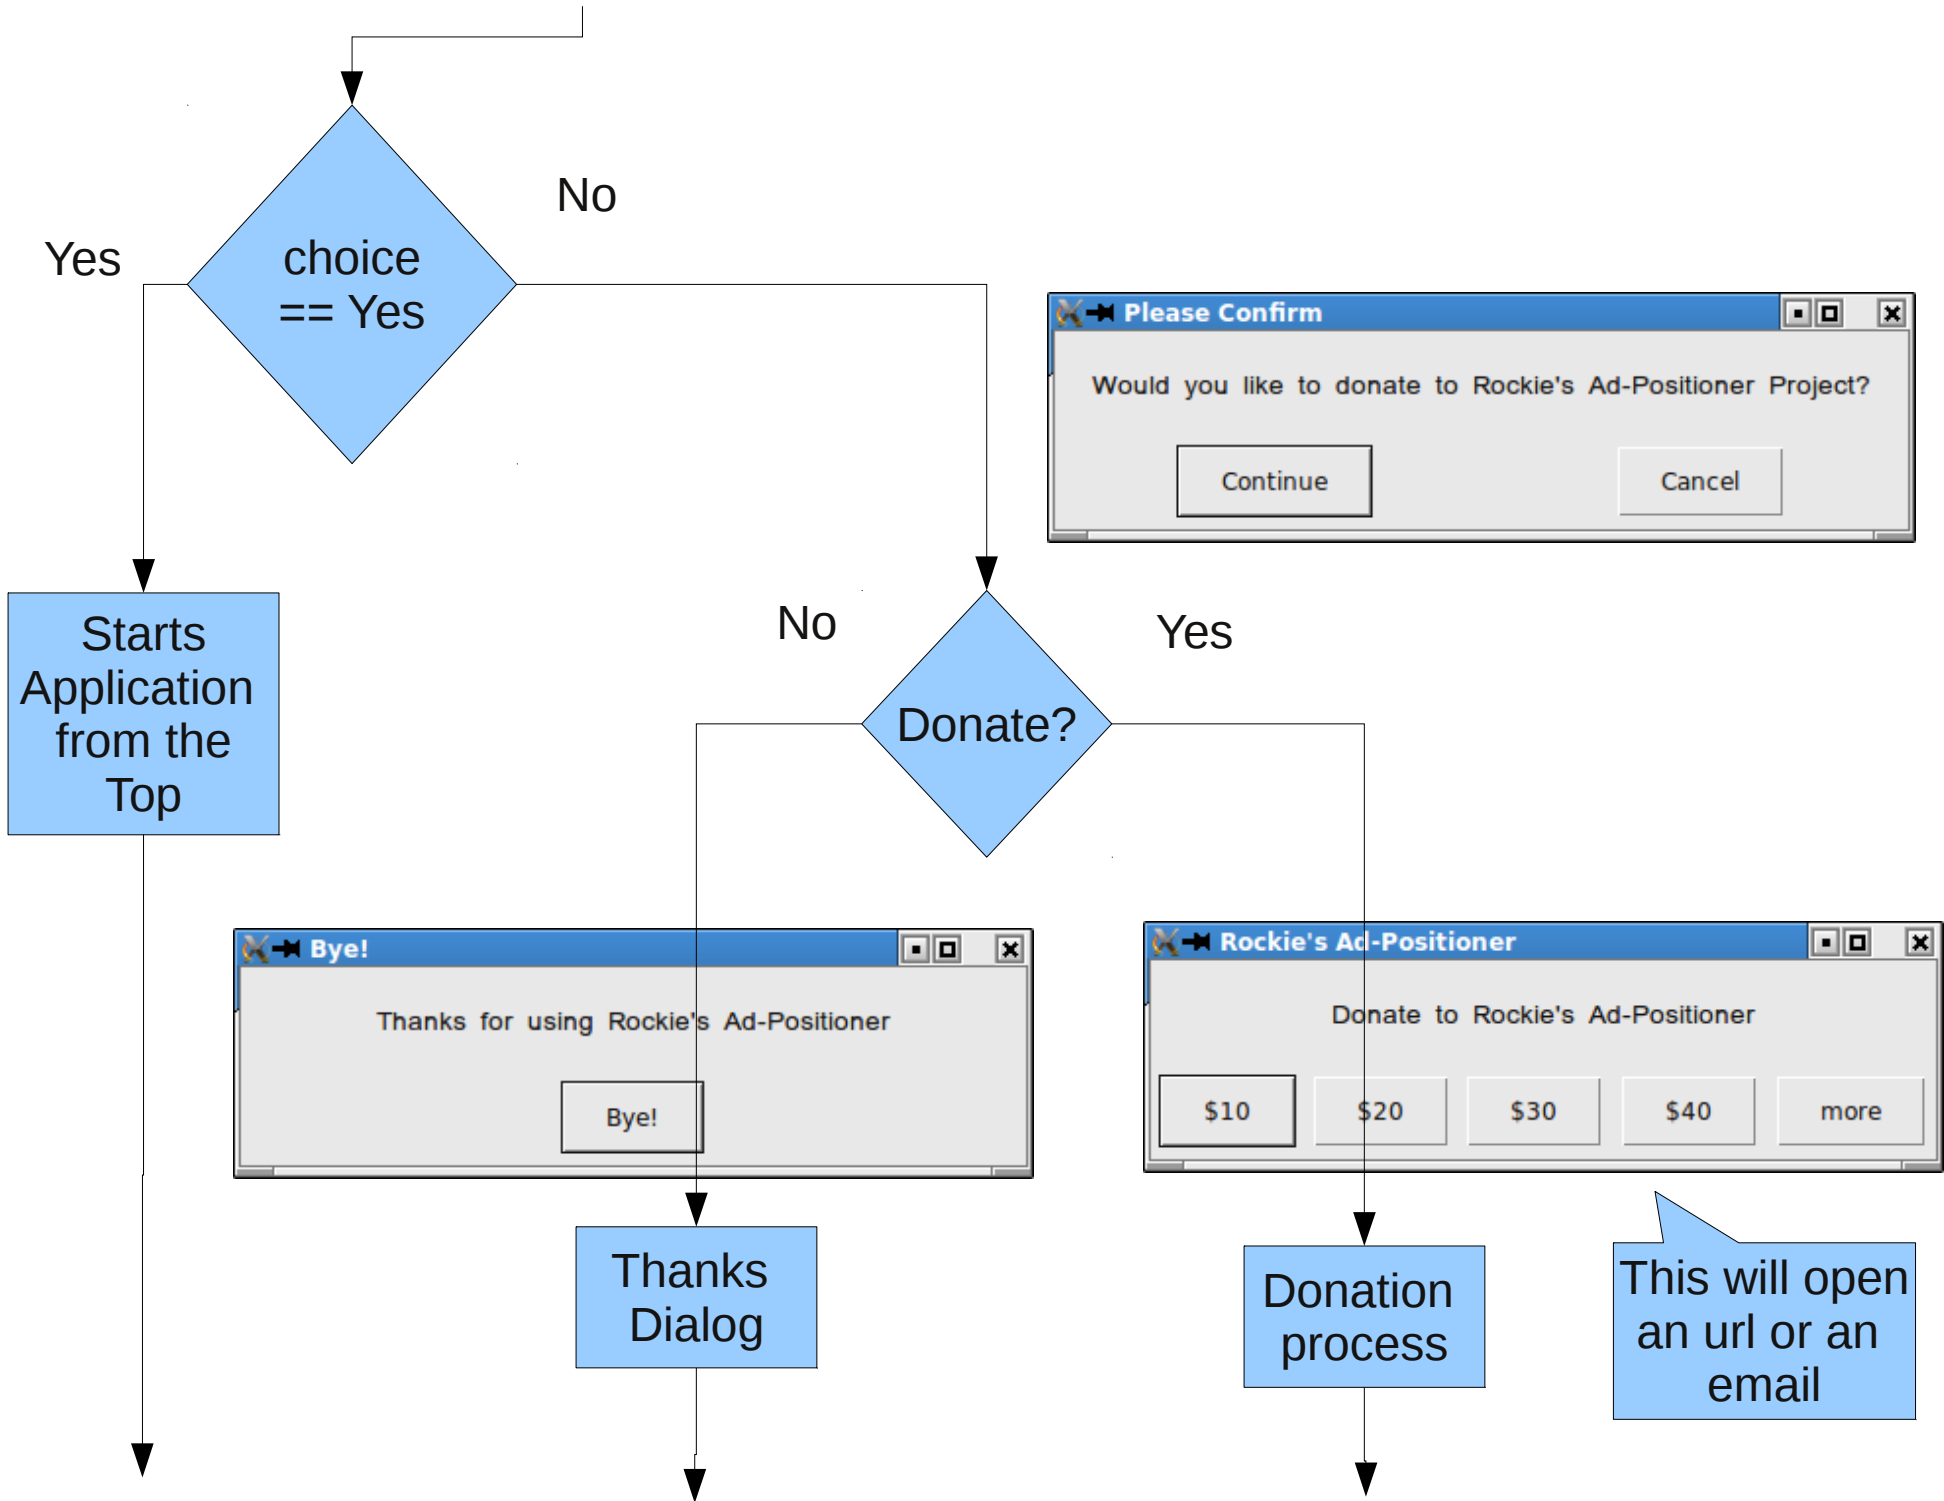

Ad-Positioner

Intro &  
Directions

Overview-level  
Flowchart for  
Ad-Positioner  
(C) Wolf Halton  
12-21-09  
wolf@sourcefreedom.com

Number of entries to harvest  
using Boolean  
AND OR and NOT

This will open an url or an email