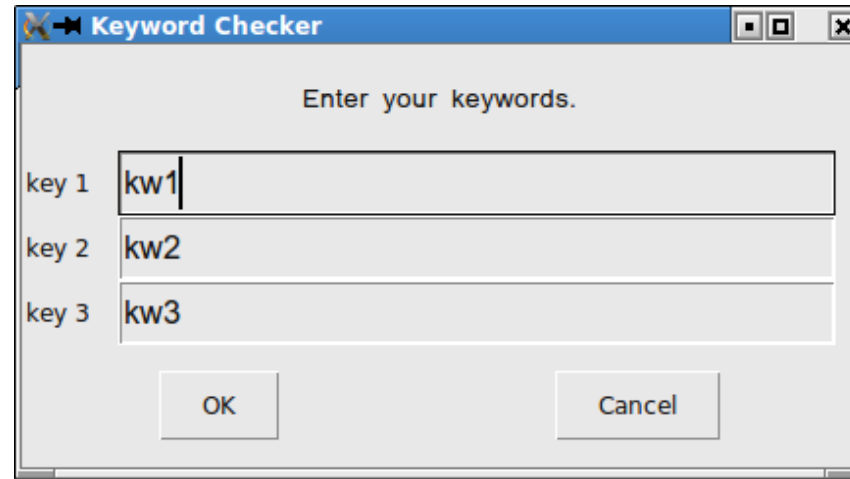

Ad-Positioner

Intro &  
Directions

Overview-level  
Flowchart for  
Ad-Positioner  
(C) Wolf Halton  
12-21-09  
wolf@sourcefreedom.com

Number of entries to harvest  
using Boolean  
AND OR and NOT

This will open an url or an email