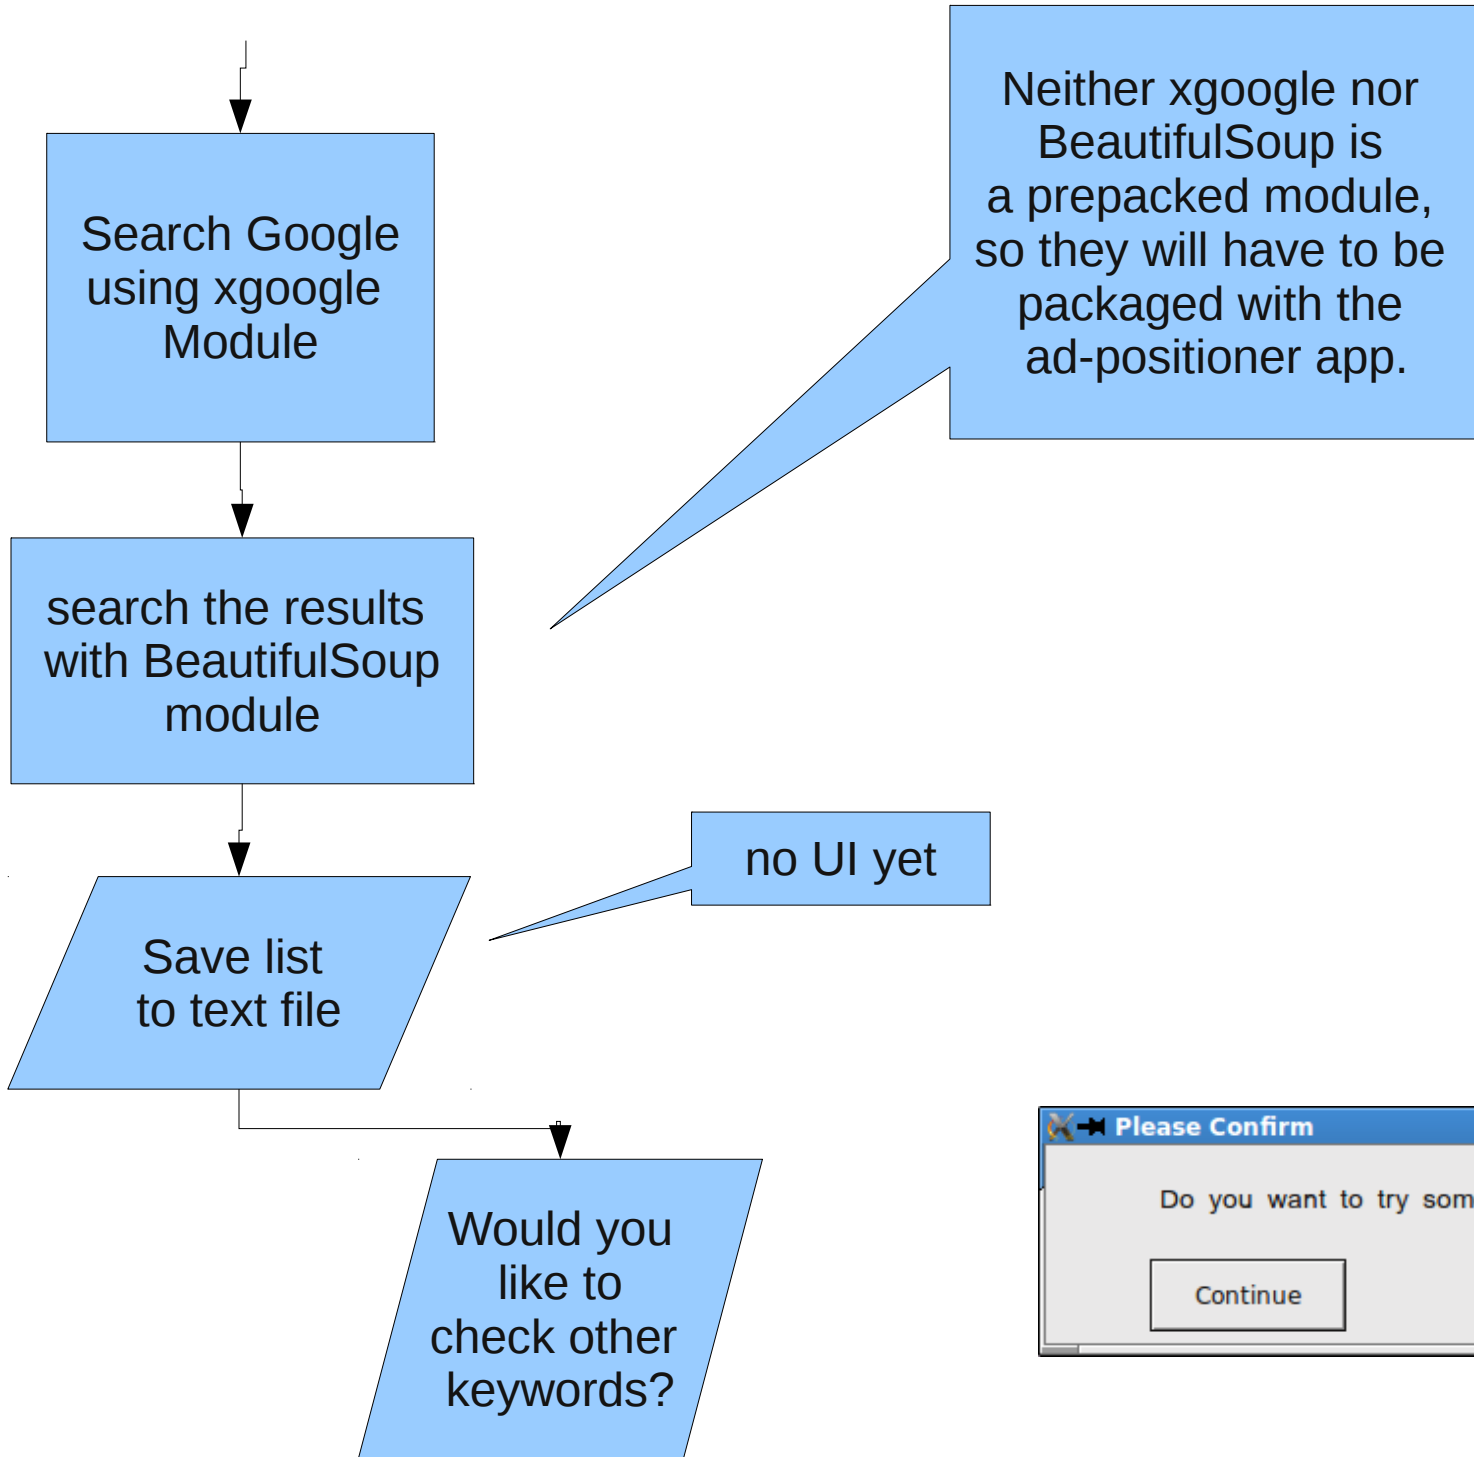

Ad-Positioner

Intro &  
Directions

Overview-level  
Flowchart for  
Ad-Positioner  
(C) Wolf Halton  
12-21-09  
wolf@sourcefreedom.com

Number of entries to harvest  
using Boolean  
AND OR and NOT

This will open an url or an email